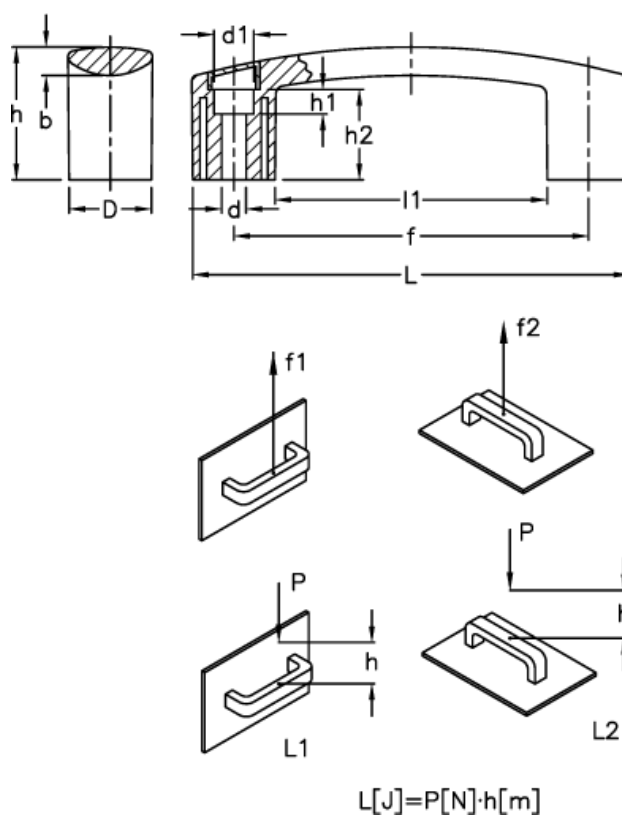

# Data Sheet

Article number: 23052601110  
Description: E+G Bridge handle  
EBP.110-6-C0 No cap

## Measures

b	= 7.5	h1	= 6.5
d	= 6.5	h2	= 23.5
D	= 22.0	L	= 116.0
d1	= 10.5	l1	= 72.0
f	= 93,5 +/-0,5	L1 (J)	= 8
F1 (N)	= 2000	L2 (J)	= 3
F2 (N)	= 1500		
h	= 35		